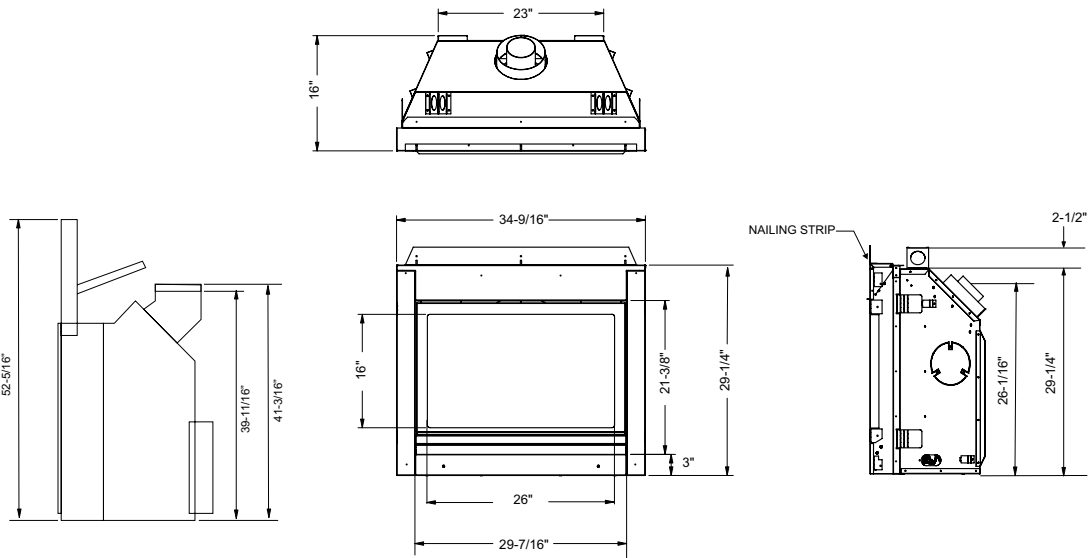

specifications

HZ33CE

Framing	HZ965E	HZ33CE
I	4"	0"*
J	44-3/4"	35"
K	52-5/16"	31-3/4"
L	vertical rise	24"
	horizontal rigid	24"
	horizontal flex	16"
M	rigid	80"
	flex	80"
N	45-7/16"	38-15/16"
O	90-15/16"	55-1/2"

* when not using surround (might differ when using surrounds)

Clearances	HZ965E	HZ33CE
A	4"	0"
B	6-1/16"	9"
C	N/A	30"
D	N/A	84"
E	N/A	36"
F	18-1/2"	15-3/4"
G	10"	12"

Notes:
* For complete instructions please see manual.

Non-Combustible material is required with this unit. Please see manual.