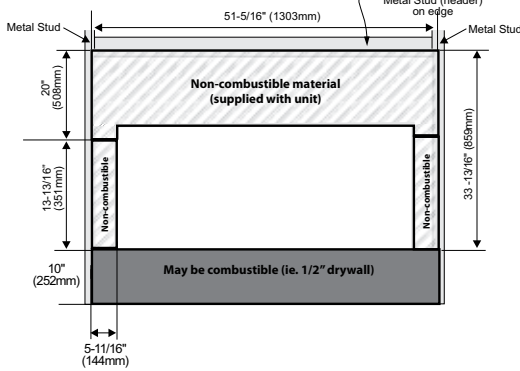

Framing

Framing	HZ54E	HZ42E	HZ40E	HZ30E
J	60"	47-1/2"	49-7/8"	31-3/16"
K	46-5/8"	37-1/4"	42"	33-5/16"
L horizontal vent	22"	18-3/4"	19-7/16"	14-1/4"
vertical vent	22"	22"	23-7/16"	19-1/2"
M flex	51"	39-9/16"	43-7/8"	32-7/8"
rigid	51"	39-9/16"	43-7/8"	35-1/2"
N	72"	51-1/2"	57-3/8"	40-7/8"
O	101-7/8"	72-7/8"	81-1/8"	57-13/16"

HZ40E

Clearances

Clearances	HZ54E	HZ42E	HZ40E	HZ30E
A*	20"	13"	17"	13-1/4"
B	4"	8"	8"	8"
C	40-7/8"	22"	22"	39"
D**	13"	13"	13"	12"
E	83"	84"	84"	60"
F	36"	36"	36"	36"
G	28-7/8"	25-3/4"	27"	21"

* Minimum at 1" deep
** HZ30E - Minimum at 21-1/4" above
HZ42E - Minimum at 21-1/2" above
HZ54E - Minimum at 30" above

NOTE: All products can be installed in a raised application. Before installing refer to the relevant product manual for full and up to date information. Manuals can be downloaded from our web site www.regency-fire.com