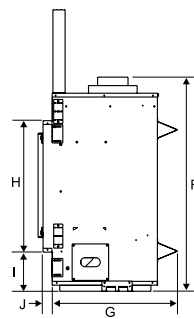

specifications

Specifications	HZ54E		HZ42E		HZ42STE		HZ40E		HZ30E		HZ965E		HZ33CE	
	NG	LP	NG	LP	NG	LP	NG	LP	NG	LP	NG	LP	NG	LP
Input (BTU)	41,500	37,000	26,000	24,500	26,000	24,500	26,000	25,500	14,000	13,000	48,000	48,000	17,000	15,500
Turn down to (BTU)	29,000	30,000	17,500	19,500	17,500	19,500	18,000	21,000	--	--	16,000	17,000	10,000	12,000
EnerGuide Rating (Canada only)	56.03%	68.31%	64.89%	65.70%	66.96%	68.71%	66.82%	67.80%	69.69%	69.72%	63.11%	63.46%	65.70%	67.41%
Efficiency (steady state)	70%	75%	69%	69%	70%	72%	70%	71%	70%	70%	79%	79%	69%	69%

Regency Horizon™ HZ54E / HZ42E / HZ40E / HZ30E

HZ54E

Dimensions	HZ54E	HZ42E	HZ40E	HZ30E
Flue size	5" x 8"	4"x6-5/8"	4"x6-5/8"	4"x6-5/8"
A	59"	47"	49-5/16"	30-9/16"
B	52-5/8"	41-3/16"	45-5/8"	28-11/16"
C	31-5/8"	30"	33-3/16"	27-1/16"
D	46-3/8"	36-7/8"	42"	33-5/16"
E	48-1/2"	38"	38"	27-5/8"
F	35-1/4"	28-7/8"	31"	25-11/16"
G	20-1/2"	18-5/8"	18-5/16"	14-1/2"
H	22-3/8"	21-1/4"	16-7/8"	14-9/16"
I	5-11/16"	4-7/16"	10"	6-3/8"
J	1-1/2"	1-1/2"	1-7/16"	1-1/2"