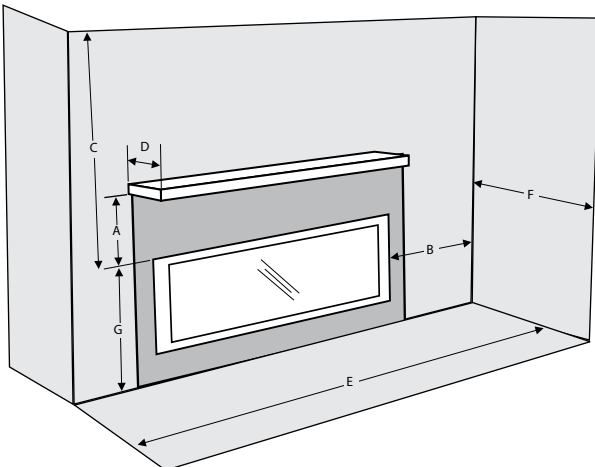

Clearances

Clearances	HZ42 STE
A*	13"
B	8"
C	22"
D**	13"
E	84"
F	36"
G	25-3/4"

* Minimum at 1" deep

** Minimum at 21-1/2" above

NOTE: All product specifications are subject to change without notice. Before installing refer to the relevant product manual for full and up to date information. Manuals can be downloaded from our web site www.regency-fire.com