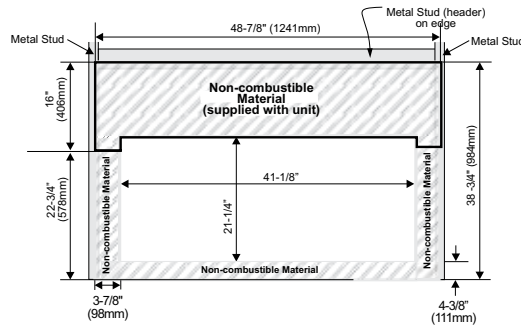

Framing

Framing	HZ54E	HZ42E	HZ40E	HZ30E
J	60"	47-1/2"	49-7/8"	31-3/16"
K	46-5/8"	37-1/4"	42"	33-5/16"
L horizontal vent	22"	18-3/4"	19-7/16"	14-1/4"
vertical vent	22"	22"	23-7/16"	19-1/2"
M flex	51"	39-9/16"	43-7/8"	32-7/8"
rigid	51"	39-9/16"	43-7/8"	35-1/2"
N	72"	51-1/2"	57-3/8"	40-7/8"
O	101-7/8"	72-7/8"	81-1/8"	57-13/16"

HZ42E

Clearances

Clearances	HZ54E	HZ42E	HZ40E	HZ30E
A*	20"	13"	17"	13-1/4"
B	4"	8"	8"	8"
C	40-7/8"	22"	22"	39"
D**	13"	13"	13"	12"
E	83"	84"	84"	60"
F	36"	36"	36"	36"
G	28-7/8"	25-3/4"	27"	21"

* Minimum at 1" deep
** HZ30E - Minimum at 21-1/4" above
HZ42E - Minimum at 21-1/2" above
HZ54E - Minimum at 30" above

NOTE: All products can be installed in a raised application. Before installing refer to the relevant product manual for full and up to date information. Manuals can be downloaded from our web site www.regency-fire.com