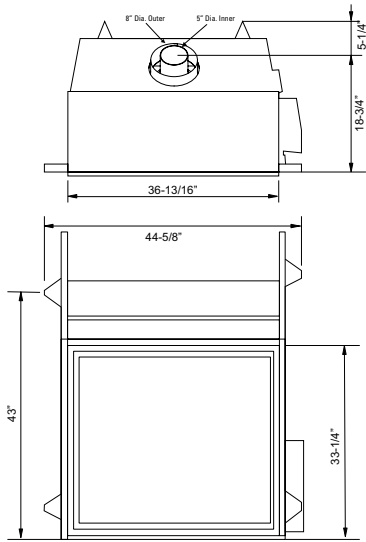

specifications

HZ965E