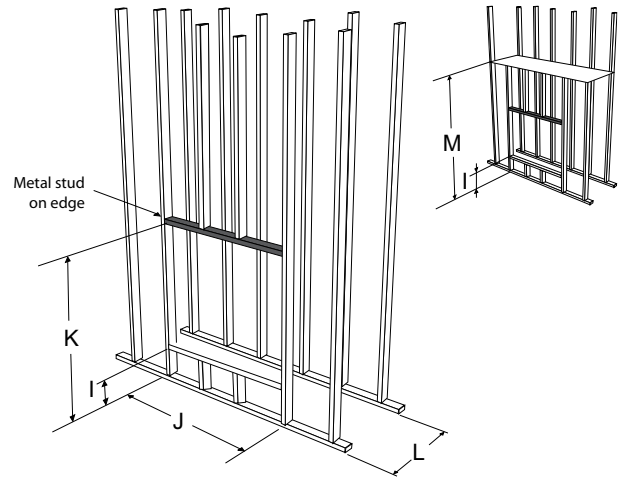

Framing	HZ965E	HZ33CE
I	4"	0"*
J	44-3/4"	35"
K	52-5/16"	31-3/4"
L	vertical rise	24"
	horizontal rigid	24"
	horizontal flex	16"
M	rigid	80"
	flex	80"
N	45-7/16"	38-15/16"
O	90-15/16"	55-1/2"

* when not using surround (might differ when using surrounds)