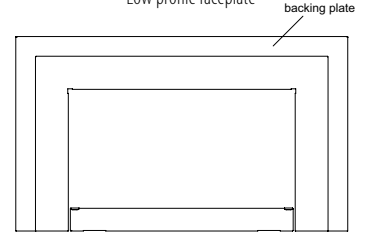

Low profile faceplate

Full Screen Doors
(L390E/HZI390E/L540E/HZI540E)