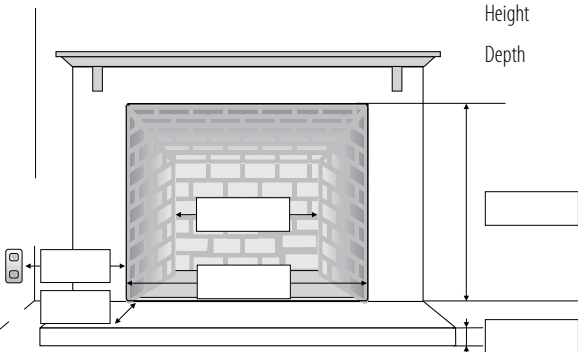

### 2. FIREPLACE PRODUCT TYPE AND MEASUREMENTS

- a. I am:  Installing a new fireplace  Installing into an existing fireplace
- b. Fill in the following measurements:
- Ceiling Height: \_\_\_\_\_
- Location in the room: \_\_\_\_\_
- Flooring material: \_\_\_\_\_
- Wall material: \_\_\_\_\_
- Ceiling material: \_\_\_\_\_
- c. What is the:
- Width (front) \_\_\_\_\_
- Width (back) \_\_\_\_\_
- Height \_\_\_\_\_
- d. Fireplace opening dimensions
- Depth \_\_\_\_\_