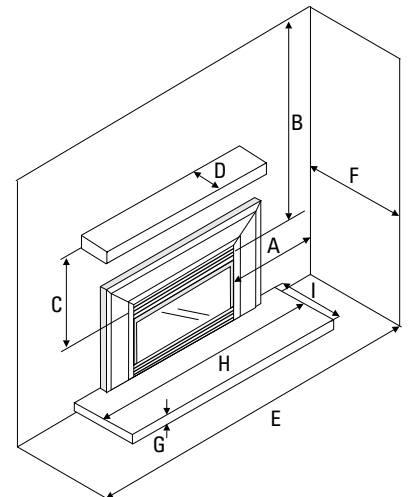

Non-Combustible Hearth Requirement										
G	Hearth Height	1-3/8"	1-3/8"	1-1/4"	0"	0"	0"	0"	1-1/2"	0"
H	Hearth Width	44"	44"	45-1/2"	40"	40"	0"	0"	28"	0"
I	Hearth Depth	14"	14"	13"	14"	14"	0"	0"	12"	0"

Note: Before installing please refer to the product manual.

NOTE: All product specifications are subject to change without notice. Before installing refer to the relevant product manual for full and up to date information.