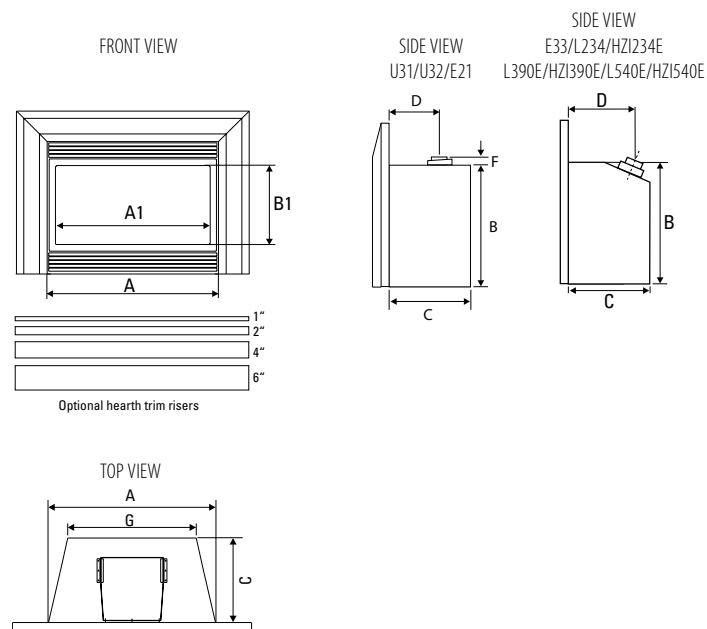

Minimum Fireplace Openings		Width (front)	Width (rear)	Height	Depth
HZ1540E	low profile faceplate	34"	25"	24"	16-3/4"
	full screen doors	34"	25"	24"	16-3/4"
L540E	low profile faceplate	34"	25"	24"	16-3/4"
	full screen doors	34"	25"	24"	16-3/4"
E33	low profile faceplate	32-1/4"	25"	24-3/16"	16-3/4"
	contour faceplate	32-1/4"	25"	24-3/16"	16-3/4"
	full screen doors	32-1/4"	25"	24-3/16"	16-3/4"
	Excalibur surround	34-1/2"	25"	26"	17-3/4"
HZ1390E	low profile faceplate	30"	22"	20"	15-1/2"
	full screen doors	30"	22"	20"	15-1/2"
L390E	low profile faceplate	30"	22"	20"	15-1/2"
	full screen doors	30"	22"	20"	15-1/2"
U32/U32E	low profile faceplate	26-1/2"	22-1/2"	22"	14"
	contour faceplate	26-1/2"	22-1/2"	22"	14"
	full screen doors	26-1/2"	22-1/2"	22"	14"
U31	low profile faceplate	26-1/2"	22-1/2"	22"	14"
	contour faceplate	26-1/2"	22-1/2"	21"	15"
	molded faceplate	29"	22-1/2"	21"	16"
	full screen doors	26-1/2"	22-1/2"	21"	15"
	Excalibur surround	29"	22-1/2"	21"	16"
E21	contour faceplate	26-1/2"	18"	17-3/4"	14"
	low profile faceplate	26-1/2"	18"	17-3/4"	14"
L234	contemporary faceplate	25"	16"	17"	14"
	contour faceplate	25"	16"	17"	14"
	low profile faceplate	25"	16"	17"	14"
HZ1234E	contemporary faceplate	25"	16"	17"	14"
	contour faceplate	25"	16"	17"	14"
	low profile faceplate	25"	16"	17"	14"