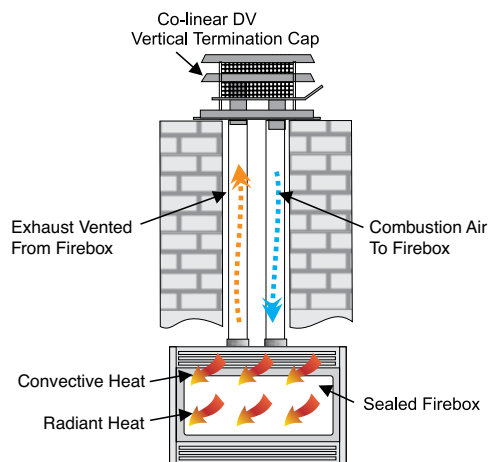

Maximizing Comfort and Efficiency

Regency Fireplace Inserts deliver controllable heat solutions combining the latest in radiant/convection heat technology and innovative features.

- ☑ Adjustable flame/heat control
- ☑ Heat radiating ceramic glass for maximum radiant heat performance
- ☑ **SureFire™ Electronic Ignition** switch with battery backup features a fuel saving intermittent pilot ignition conserving energy when not in use.
- ☑ **Power's Out, Heat's On.** Never worry about being cold in a power outage again! All Regency gas fireplaces operate without electricity. Enjoy peace of mind all winter long.

Direct Vent Technology

A Regency® Gas Insert is a specially engineered, sealed fireplace that slips into your existing masonry or pre-fab fireplace to create a high efficiency heating system with a beautiful fire. The airtight firebox means that you will keep all of the comforting heat generated from your Regency inside your home. Even when your fireplace is turned off, you will not lose heat up the chimney.

All the air used by the fireplace for combustion comes from outside the home and is vented to outside the home maintaining indoor air quality.