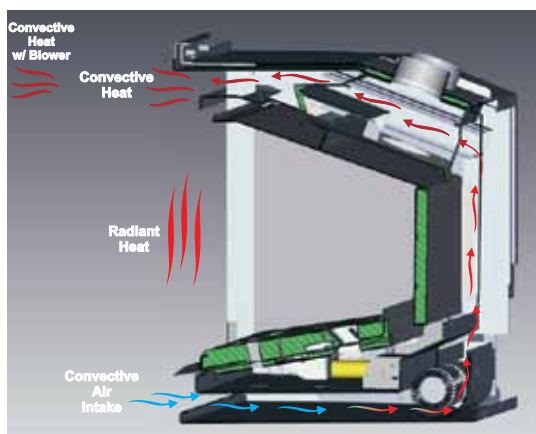

SureFire™ Electronic Ignition

The SureFire system offers an electronic ignition system which saves you money by ensuring the pilot light is only turned on when the fireplace needs to be ignited. This Electronic Ignition System converts to Standing Pilot at the flick of a switch; making it ideal during the winter season if you live in a colder climate.

Blower