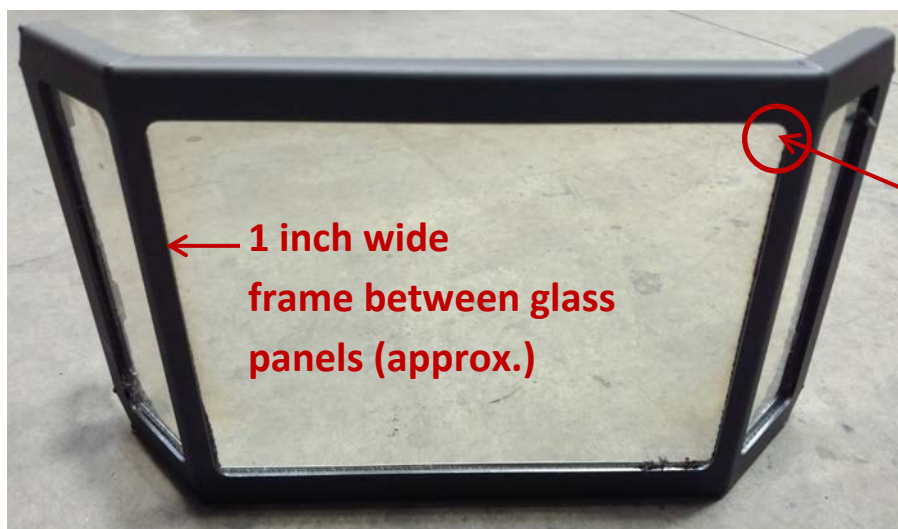

U39 Door Types

1 Piece Wrap Door

- door may be black, nickel or gold
- **single piece curved glass**
- outer door frame only, no inner panels

3 Panel Door

- door may be black, nickel or gold
- glass door contains **three separate panels**
- panels separated by **single piece metal door frame** (approx. 1 inch wide metal frame between each panel)
- curved corners on glass panels

FPI Fireplace Products International Ltd.

U39 Toll-Free Phone: (866) 867-4328

Email: U39@regency-fire.com

www.regency-fire.com/U39notice

Miter Door

- door may be **black, nickel or gold**
- glass door contains door frame & **three separate panels**
- panels separated by **inner extrusion** (approx. 3/4 inch wide trim between each panel)
- straight corners on glass panels

Inner extrusion with straight corners