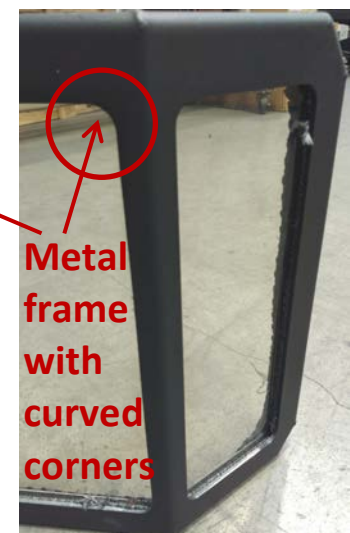

U39 Door Types

1 Piece Wrap Door

- door may be black, nickel or gold
- **single piece curved glass**
- outer door frame only, no inner panels

3 Panel Door

- door may be black, nickel or gold
- glass door contains **three separate panels**
- panels separated by **single piece metal door frame** (approx. 1 inch wide metal frame between each panel)
- curved corners on glass panels

FPI Fireplace Products International Ltd.

U39 Toll-Free Phone: (866) 867-4328

Email: U39@regency-fire.com

www.regency-fire.com/U39notice

Miter Door

- door may be **black, nickel or gold**
- glass door contains door frame & **three separate panels**
- panels separated by **inner extrusion** (approx. 3/4 inch wide trim between each panel)
- straight corners on glass panels

Inner extrusion with straight corners